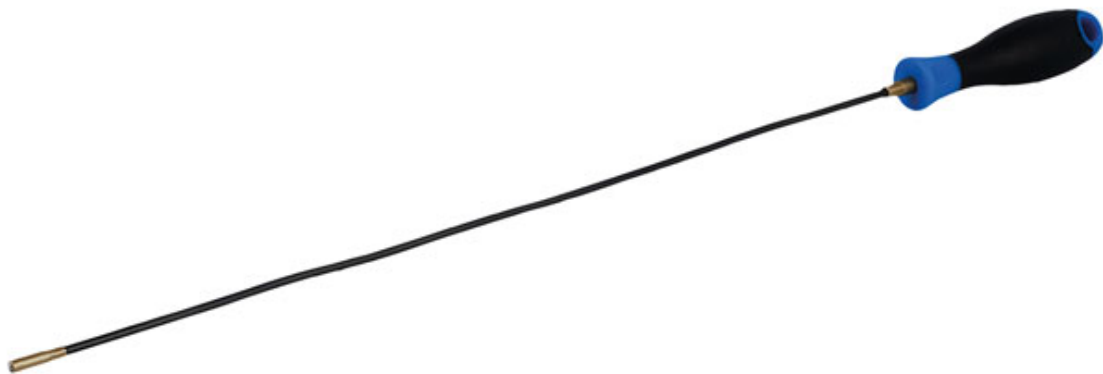

Flexibles magnetisches Aufnahmewerkzeug

Super-flexible magnetic pick-up tool, narrow enough to use in glow plug apertures to retrieve metal swarf and debris and ideal for retrieving nuts, bolts, and screws from inaccessible areas. The super-slim shaft and head are just 4mm diameter and the magnet is housed in a brass sleeve so it does not stick to the sides when used in confined spaces.

Additional Information

- 4 mm, flexibler Kopf
- Länge 300 mm
- Weicher Griff
- Zum Entfernen von Rückständen aus Glühkerzenöffnungen und anderen eingeschränkten Bereichen
-

<http://lasertools.co.uk/product/7026>